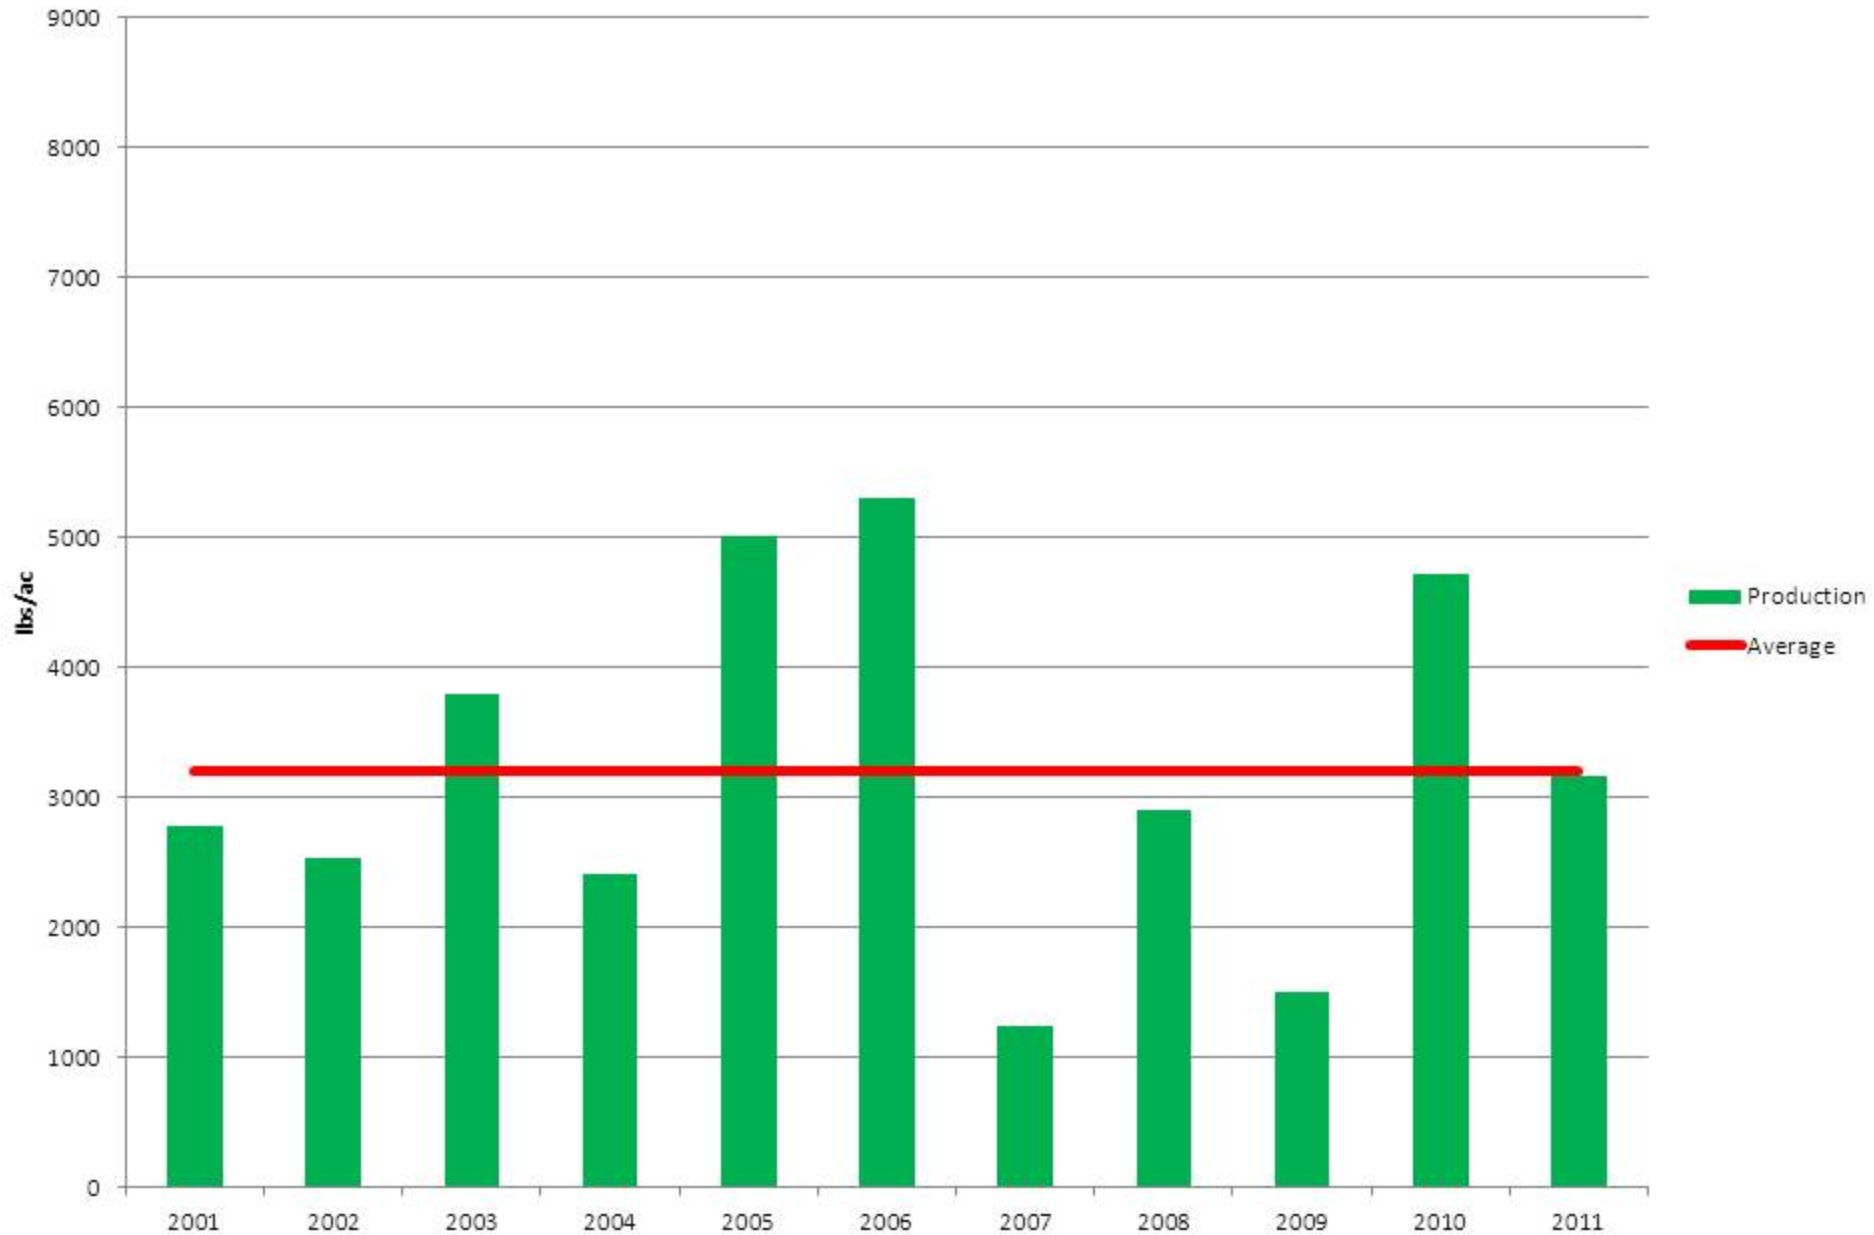

# Available Feed SLO CO

## Average of 12 Sites

# Downtown Paso Robles 1887 - 2012

# Downtown Paso Robles Montly Distribution 1887 - 2011

(Data for 2011-2012 Water Year current as of March 7, 2012)

■ Monthly Average

■ 2009 - 2010 Water Year

■ 2010-2011 Water Year

■ 2011-2012 Water Year