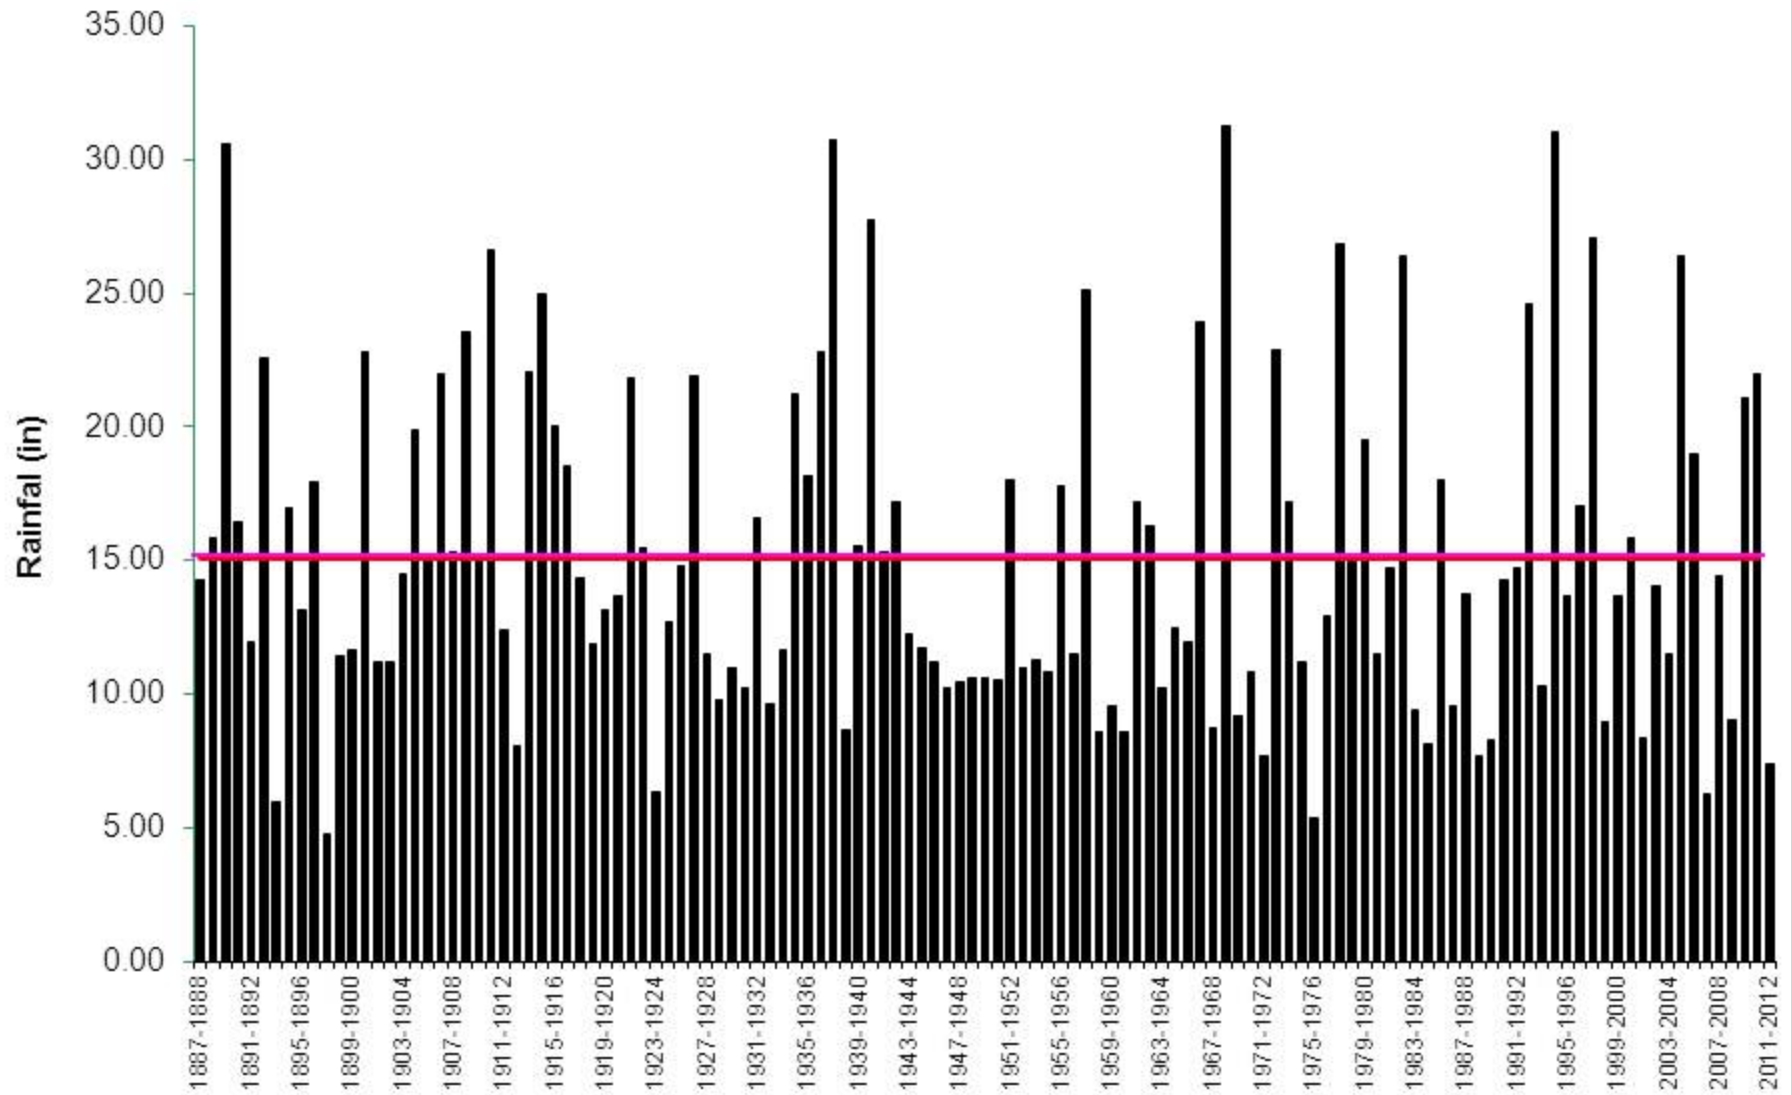

## Average of 12 Sites

# Downtown Paso Robles 1887 - 2012

# Downtown Paso Robles Montly Distribution 1887 - 2011

(Data for 2011-2012 Water Year current as of March 7, 2012)

■ Monthly Average

■ 2009 - 2010 Water Year

■ 2010-2011 Water Year

■ 2011-2012 Water Year