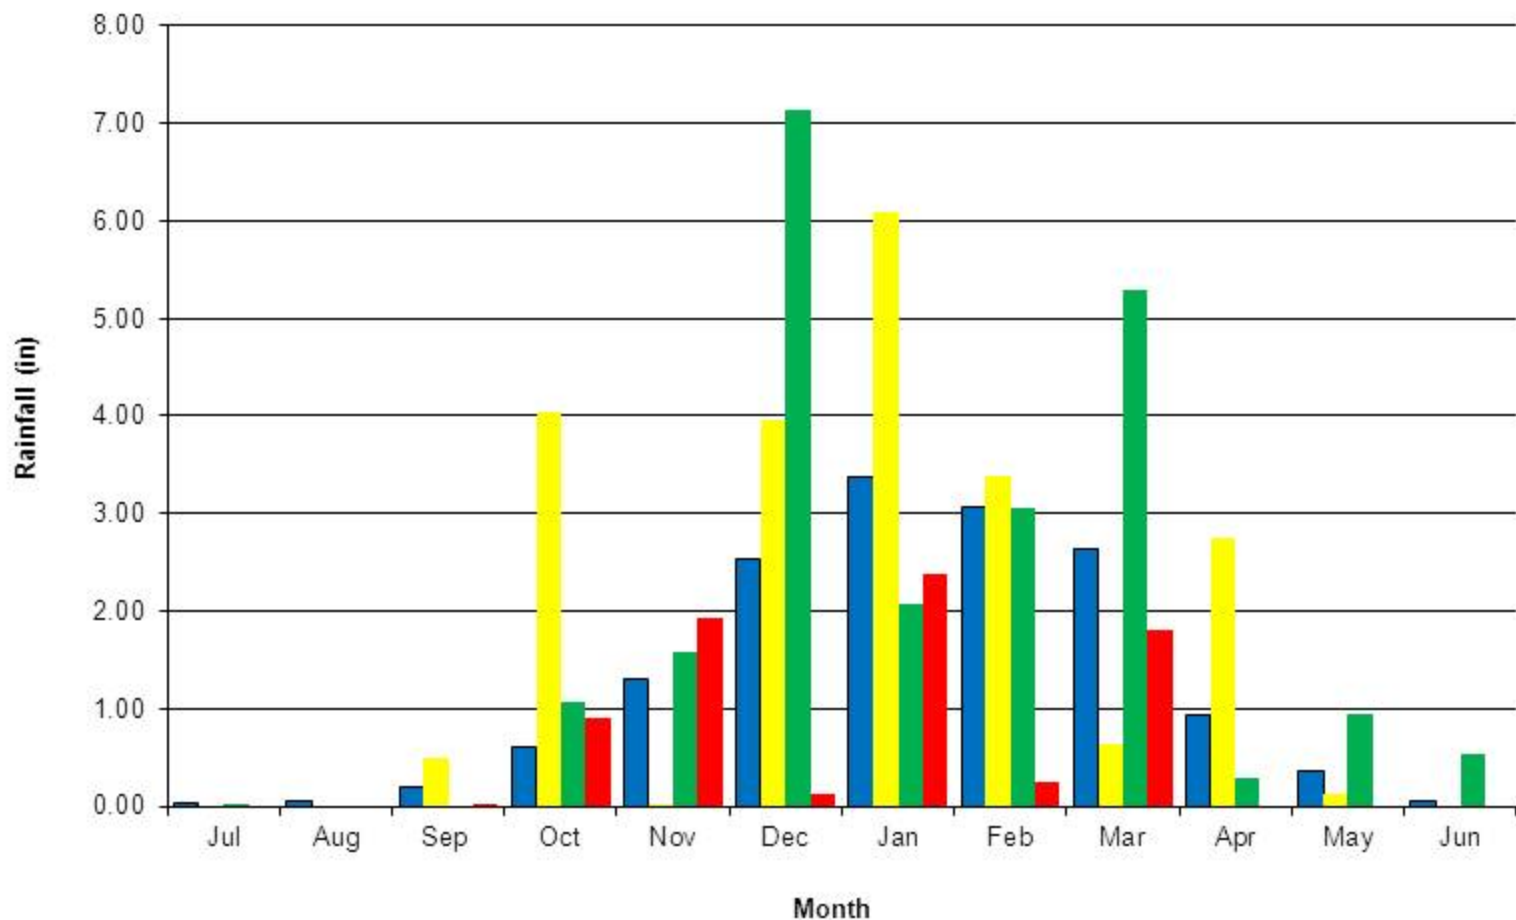

## Average of 12 Sites

# Downtown Paso Robles Montly Distribution 1887 - 2011

(Data for 2011-2012 Water Year current as of March 7, 2012)

■ Monthly Average

■ 2009 - 2010 Water Year

■ 2010-2011 Water Year

■ 2011-2012 Water Year